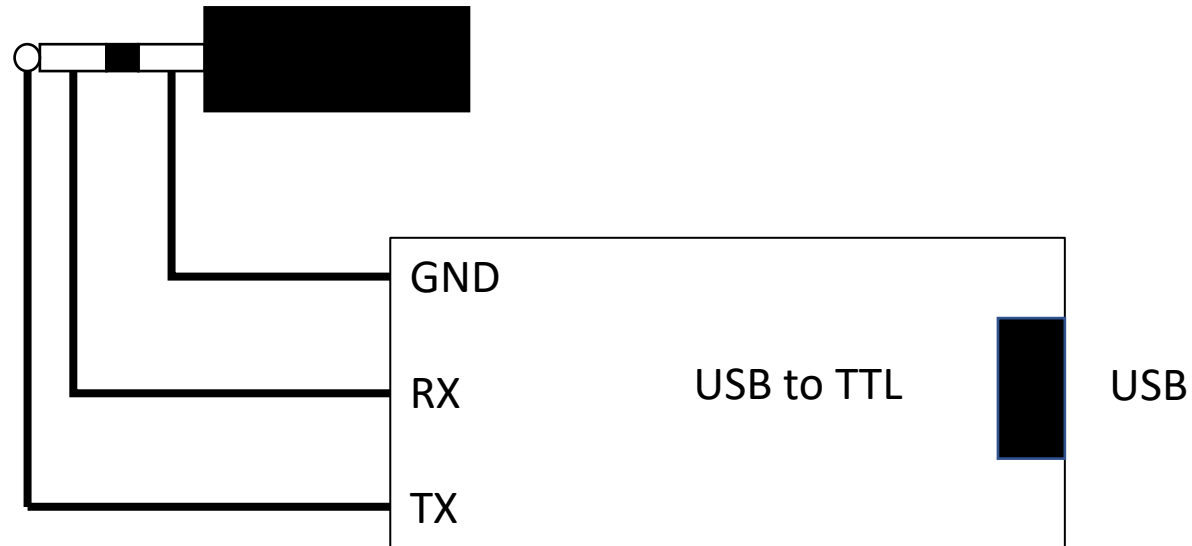

KT8900 Programming Cable

USB Serial Converter e.g.

Search Google for “FTDI Friend” or “HiLetgo CP2102” or “usb to ttl converter”.